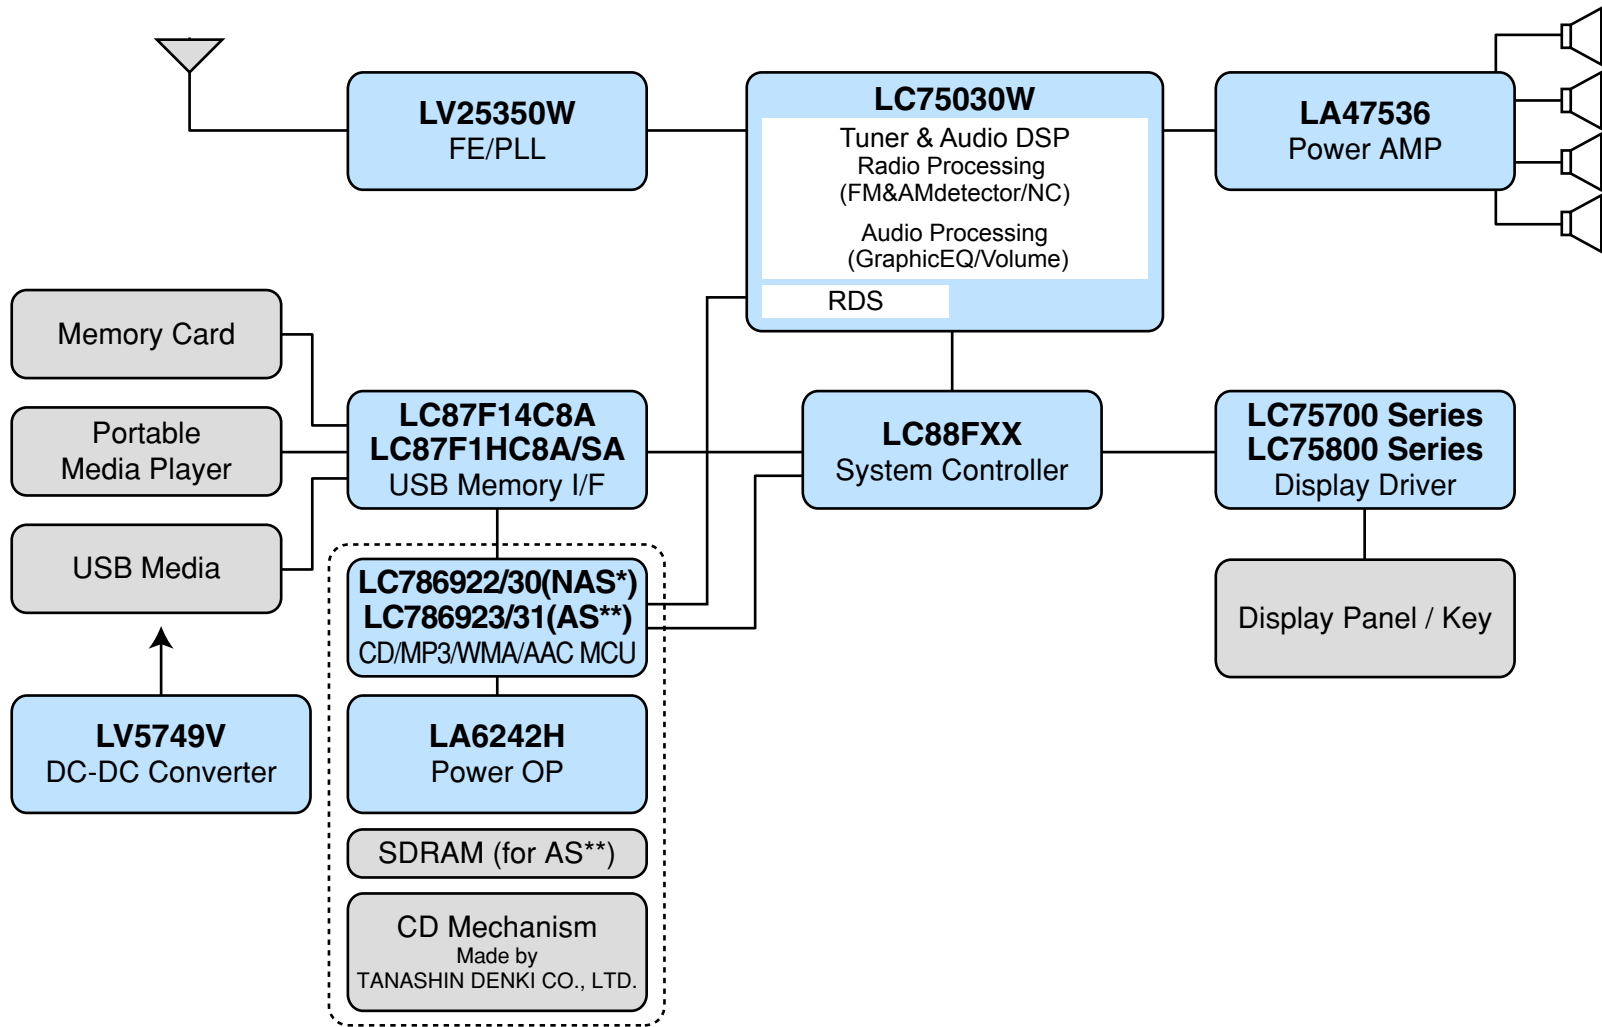

Sampling IF Tuner CD Receiver

* NAS: Non-Anti shock type ** AS: Anti shock type