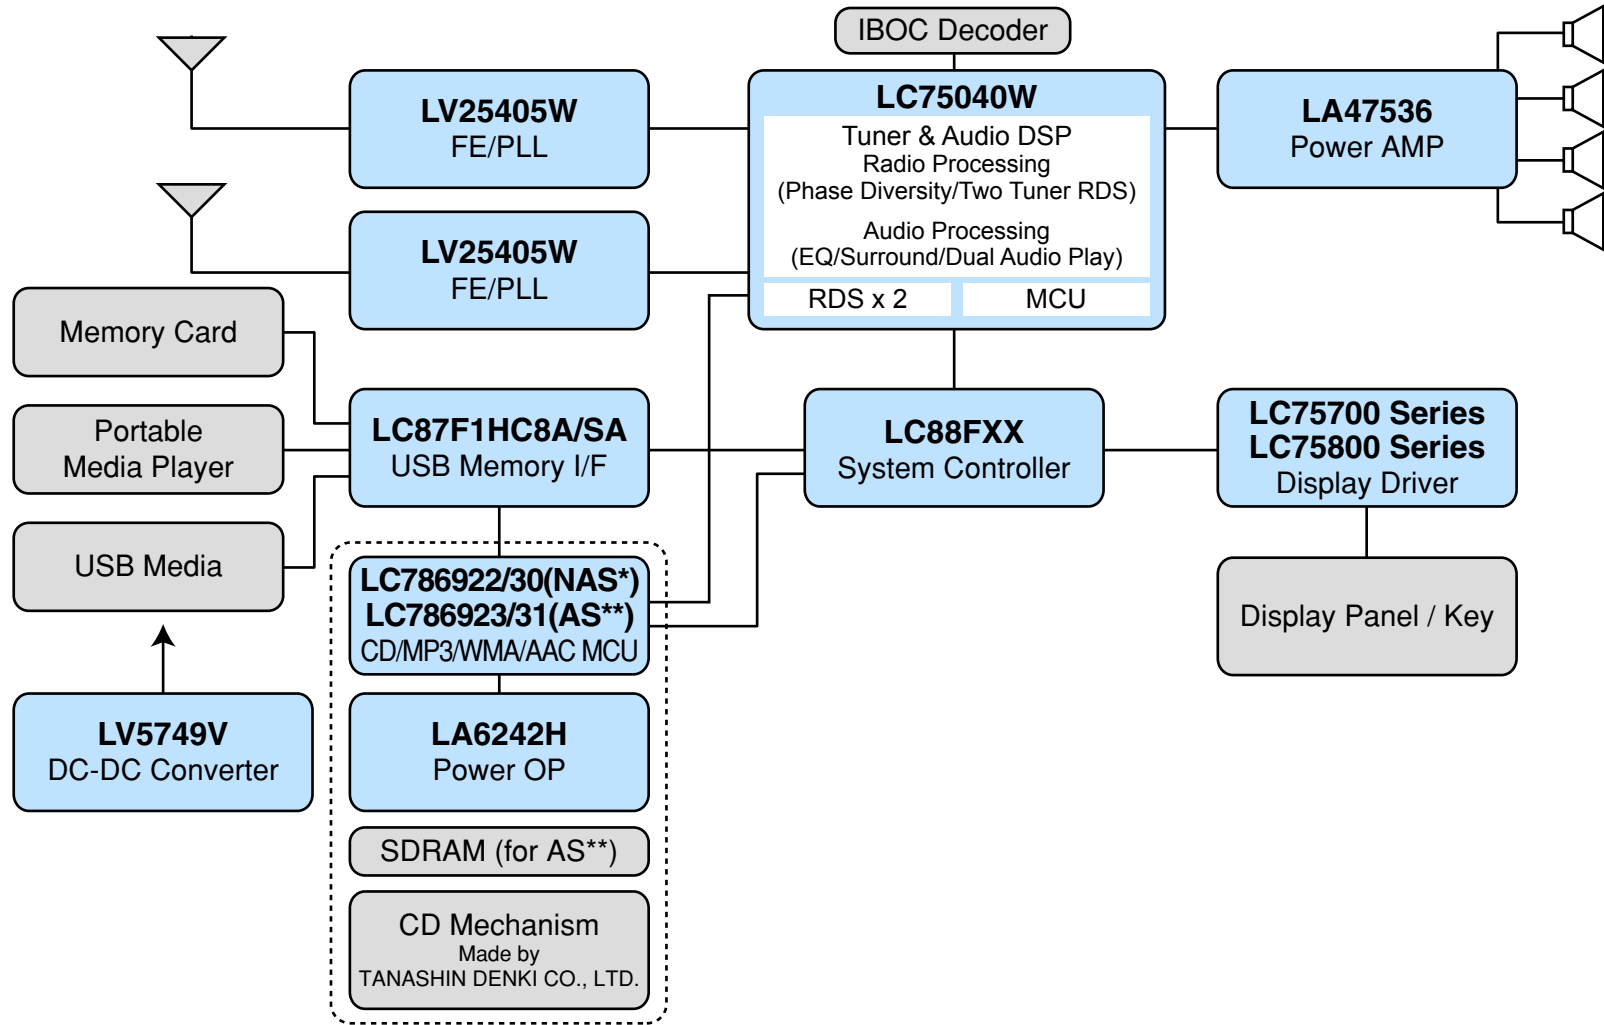

Sampling IF 2-Tuner/IBOC CD Receiver

* NAS: Non-Anti shock type ** AS: Anti shock type